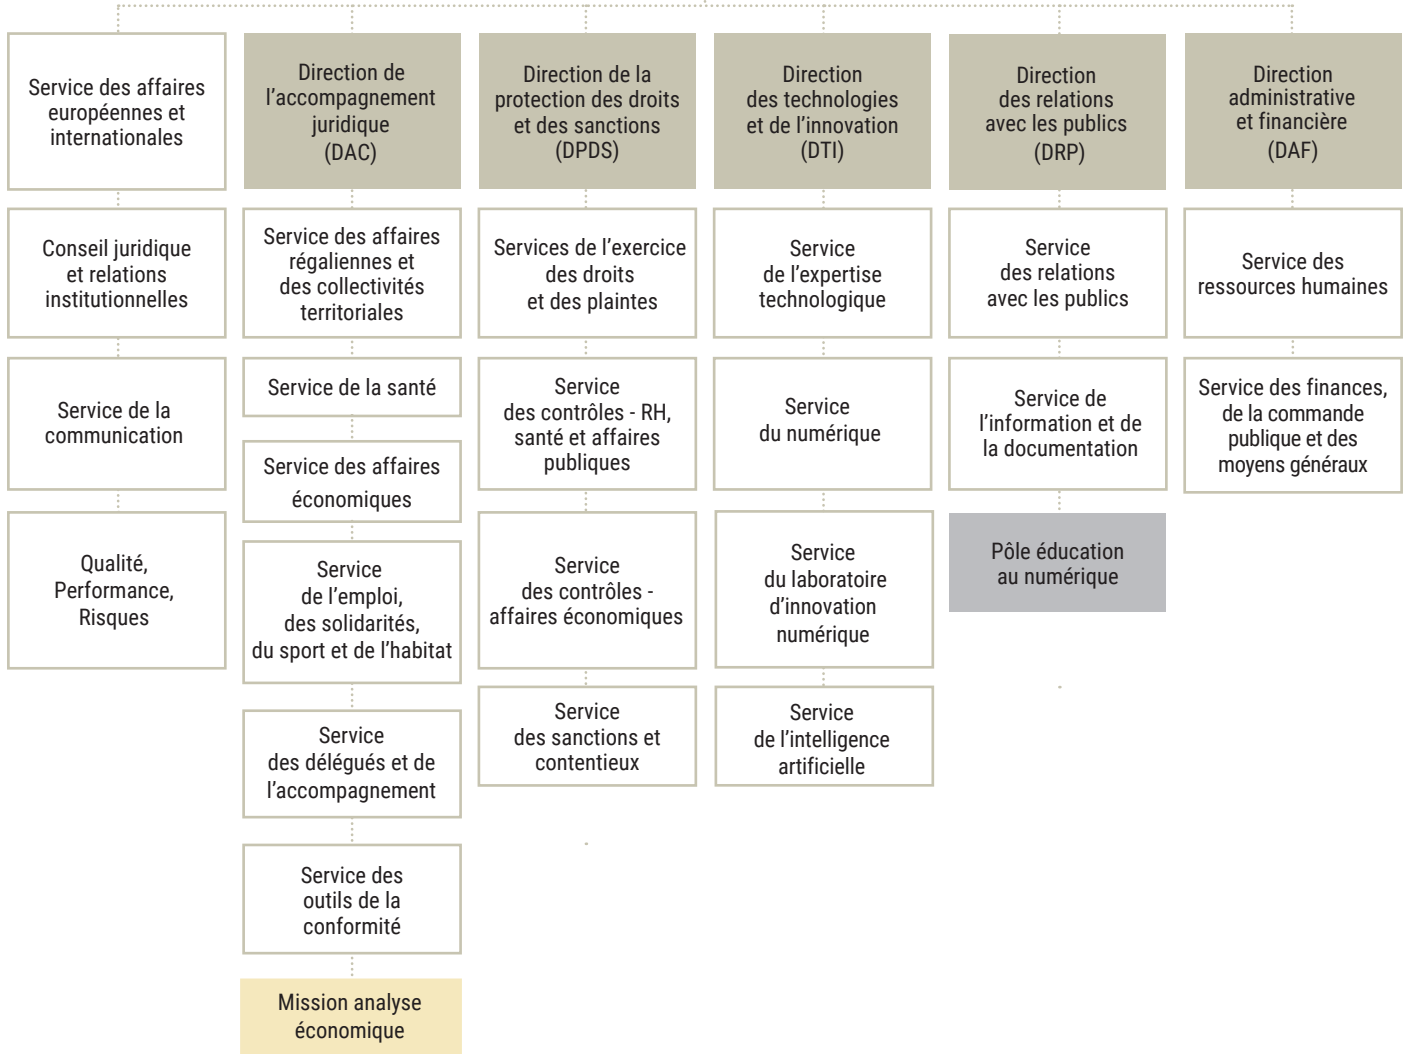

Marie-Laure DENIS
Présidente

Louis DUTHEILLET DE LAMOTHE
Secrétaire général

Mathias MOULIN
Secrétaire général adjoint

Marie-Laure DENIS
Chair

Louis DUTHEILLET DE LAMOTHE
Secretary-General

Mathias MOULIN
Deputy Secretary-General

European and
International Affairs
department

Legal advice and
institutional
relations

Communication
department

Performance, quality
and risks

Directorate for
legal support

State and local
government affairs
department

Health department

Economic affairs
department

Employment,
solidarity, sport and
housing department

Data protection
officers and support
department

Compliance tools
department

Economic Analysis
Mission

Directorate for rights
protection and
sanctions